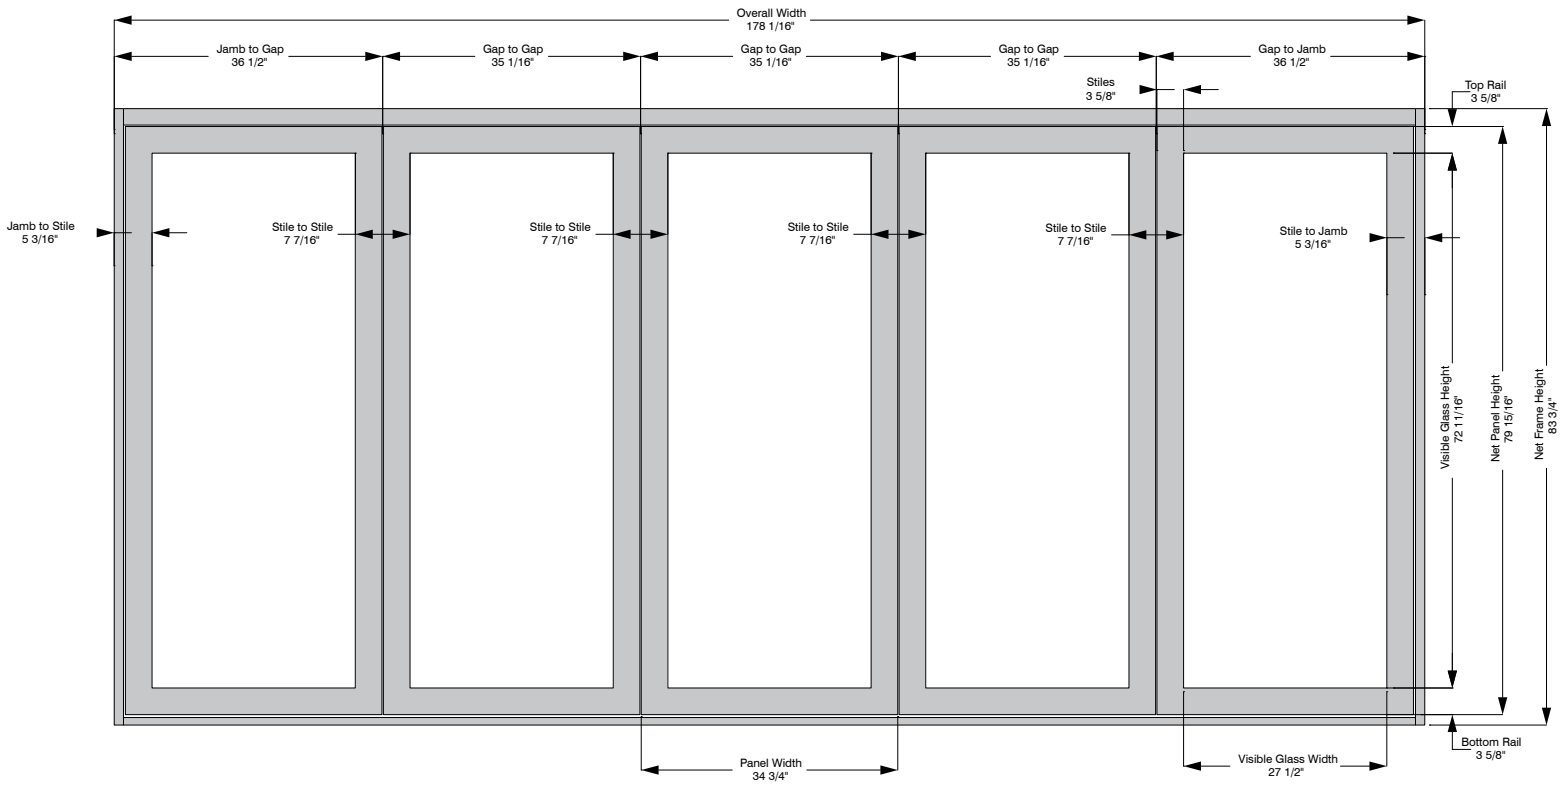

Aluminum Wood 5 Panel 7' System

LACANTINA DOORS

SWING	Outswing	WOOD	Douglas fir
SILL	Standard Sill	CLAD	Bronze or White
GLASS	Low-E 272	HARDWARE	Stainless steel

Viewed from the exterior