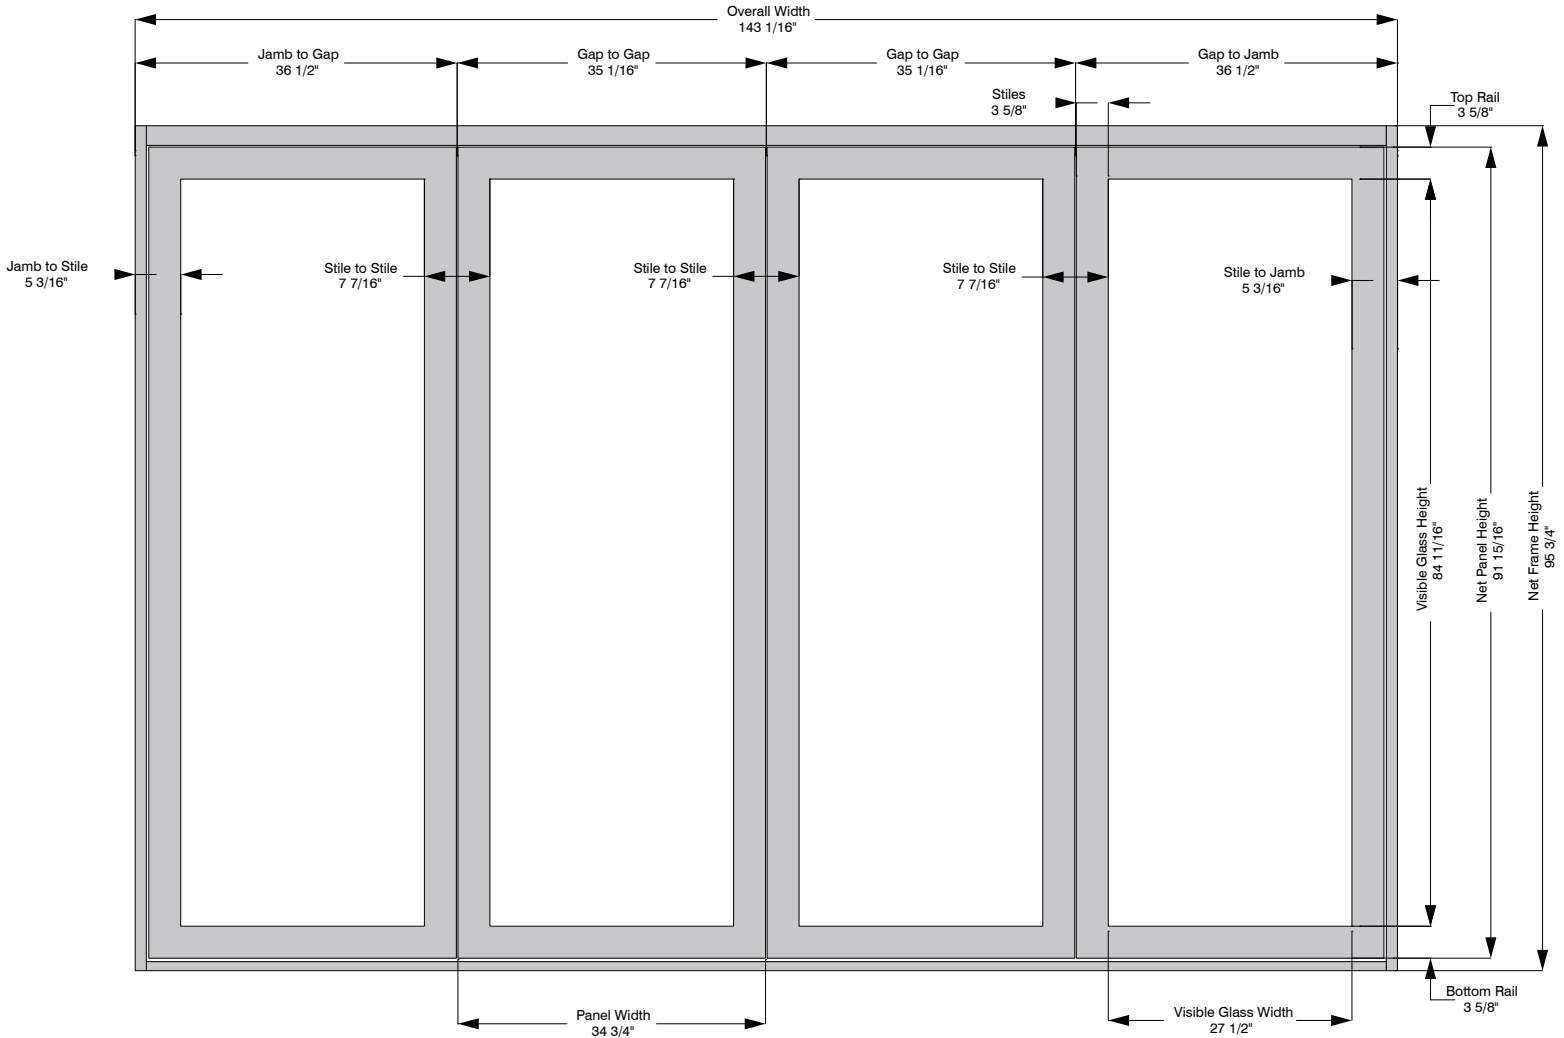

Aluminum Wood 4 Panel 8' System

LACANTINA DOORS

SWING	Outswing	WOOD	Douglas fir
SILL	Standard Sill	CLAD	Bronze or White
GLASS	Low-E 272	HARDWARE	Stainless steel

Viewed from the exterior