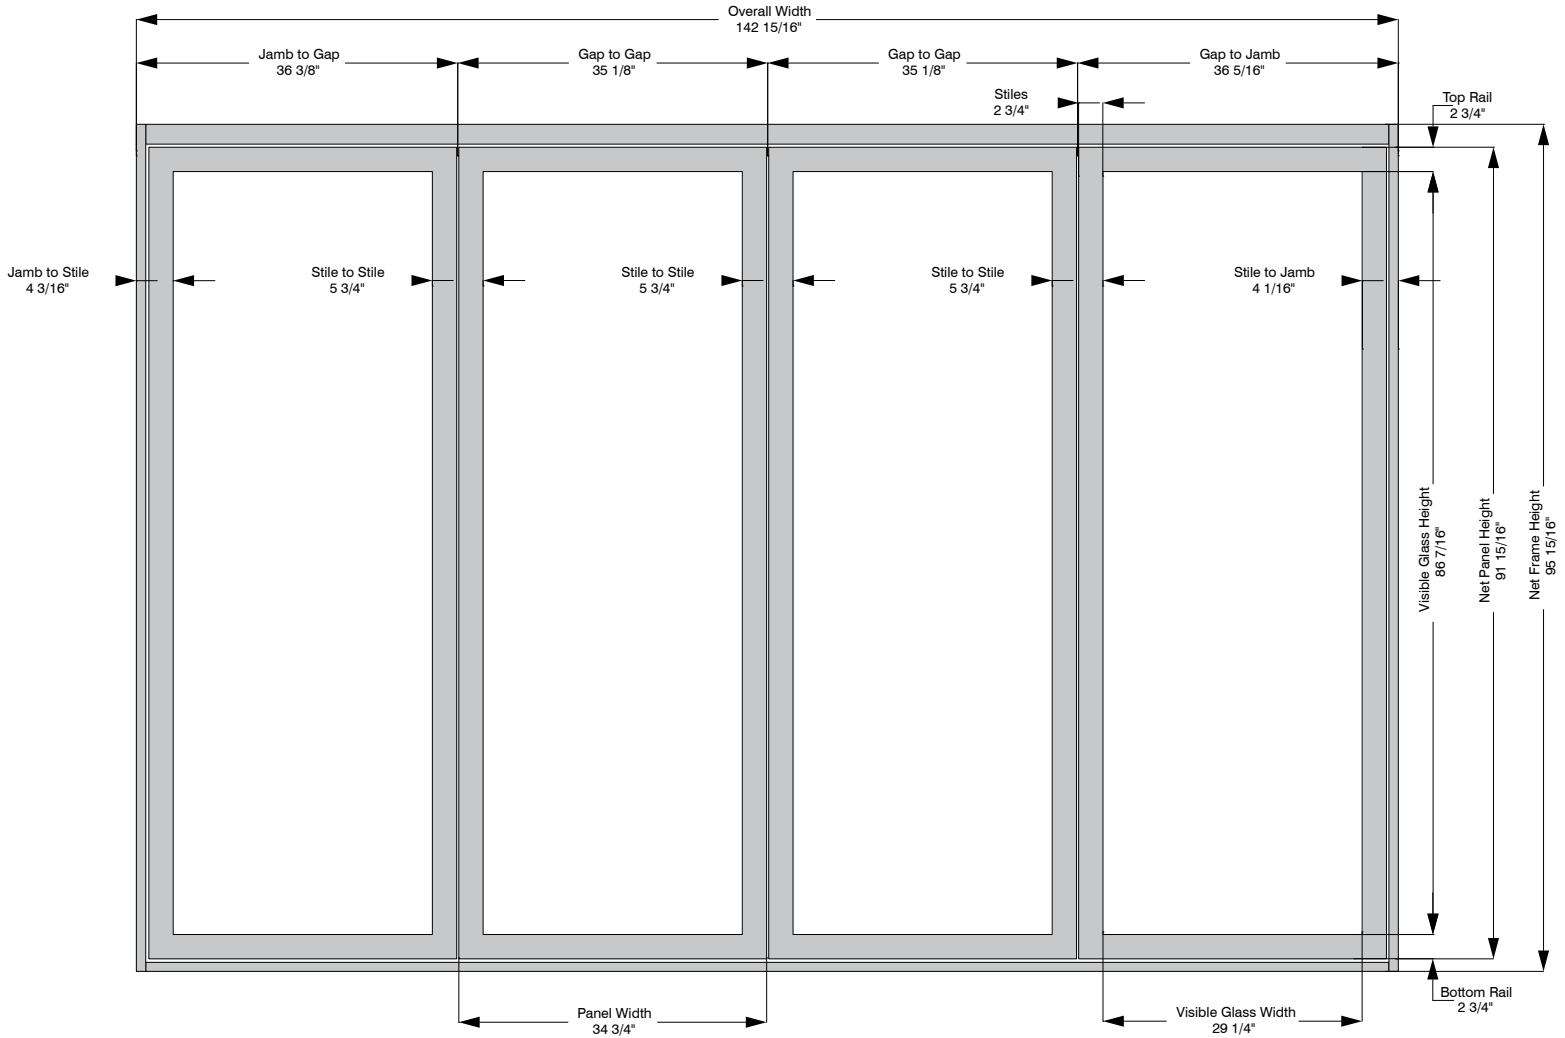

Aluminum 4 Panel 8' System

LACANTINA DOORS

SWING	Outswing		
SILL	Standard Sill	ALUMINUM	Clear or Bronze Anodized or White
GLASS	Low-E 272	HARDWARE	Stainless steel

Viewed from the exterior